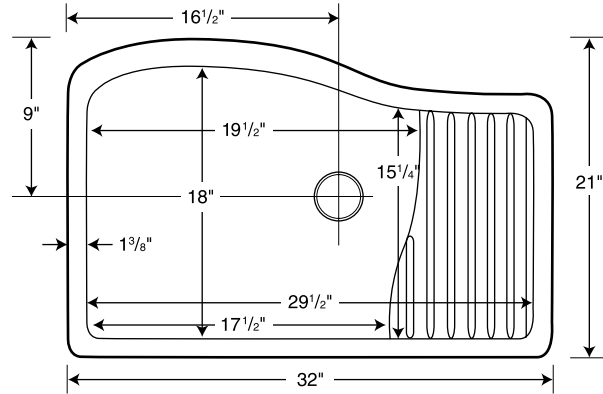

FEATURES

- Made with 80% quartz stone, only a diamond is harder
- Virtually indestructible, will not damage from kitchen use
- Standard sink size
- Ideal for remodeling or new construction
- Mounts under any countertop material including granite/quartz, solid surface and tile

SPECIFICATIONS

QUAD-3322 Large Single Ascend™ Bowl

Model	Part	Dimensions	Ship Wt. Lb.	Ship UPS	Carton Dims. In.	Cu. Ft.
QUAD-3322	QU03322AD	32" W x 21" D (813 mm x 533 mm)	49	UPS	40 x 30 x 21	14.58

STANDARDS AND RATINGS