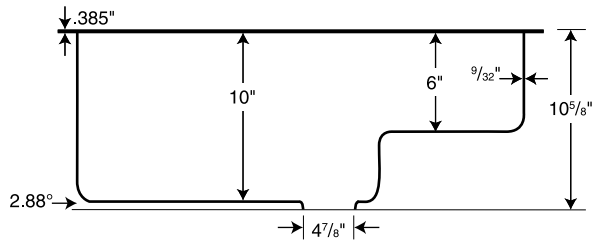

SPECIFICATIONS

QUAD-3322 Large Single Ascend™ Bowl

Model	Part	Dimensions	Ship Wt. Lb.	Ship UPS	Carton Dims. In.	Cu. Ft.
QUAD-3322	QU03322AD	32" W x 21" D (813 mm x 533 mm)	49	UPS	40 x 30 x 21	14.58

STANDARDS AND RATINGS